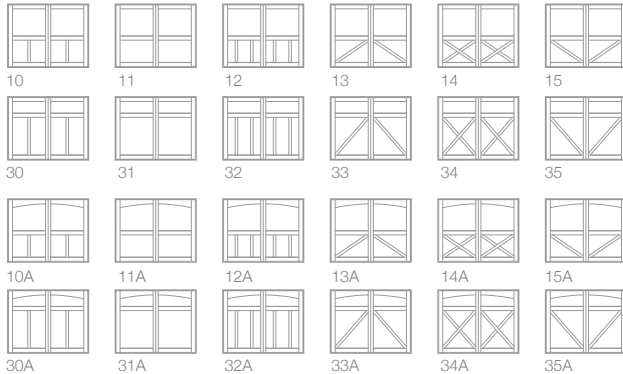

▶ Learn more at www.chiohd.com/5300

www.chiohd.com

1485 Sunrise Drive | Arthur, IL 61911 | USA

5633A shown in white with optional arched madison window design and wrought iron hardware.

5600 SERIES OVERLAY CARRIAGE HOUSE

STEEL OVERLAY | POLYURETHANE INSULATION | R-VALUE² R-17.54

Single Row Window Designs

Double Row Window Designs

Glass³

Colors¹

Door Designs

Insulation

Polyurethane Insulation
R-value²
R-17.54