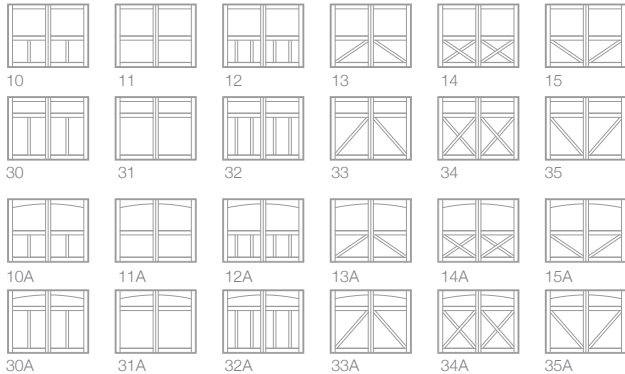

Door Designs