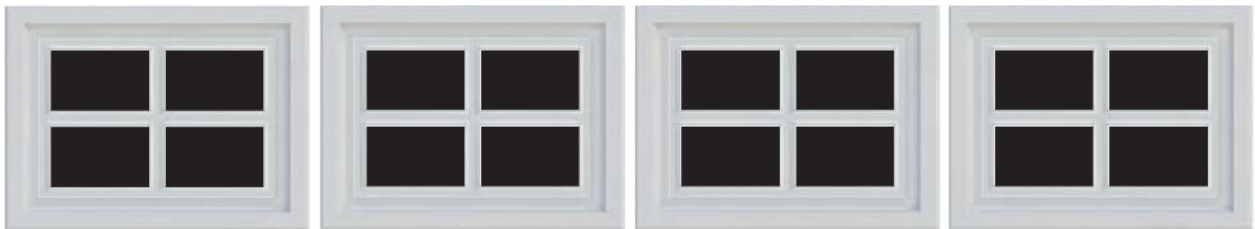

Metropolitan garage doors

LONG PANEL WINDOWS - 8 FOOT DOOR

SUNBURST

4 PANEL STOCKTON*

8 PANEL STOCKTON*

10 PANEL STOCKTON**

8 PANEL ARCHED STOCKTON*

10 PANEL ARCHED STOCKTON**

MADISON

ARCHED MADISON

WATERTON

8 PANEL CASCADE*

10 PANEL CASCADE**

* Available only on CHI
** Available only on Upwardor

SHORT PANEL WINDOWS - 8 FOOT DOOR

SUNBURST