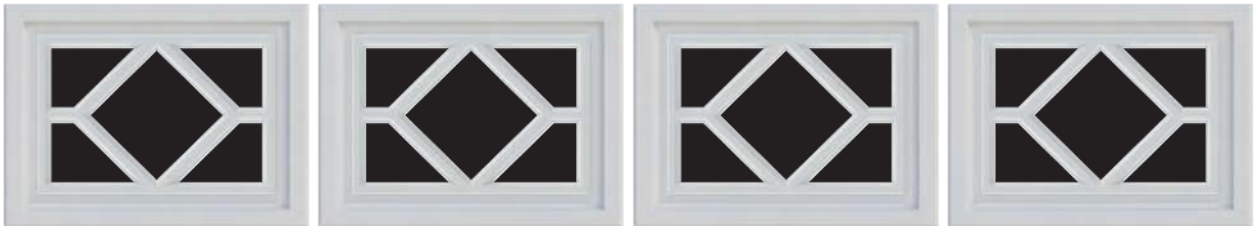

SHORT PANEL WINDOWS - 8 FOOT DOOR

WATERTON