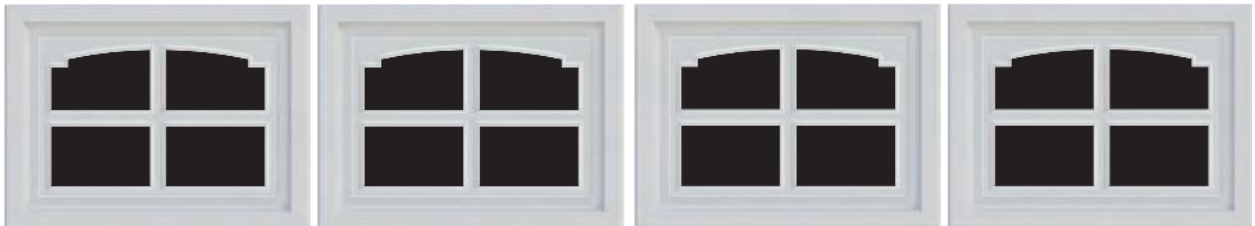

SHORT PANEL WINDOWS - 8 FOOT DOOR

CASCADE